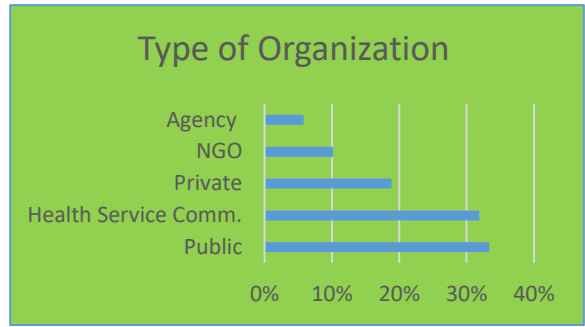

CelebrateLAB® West Africa 2022 HR Laboratory Professionals Survey

N = 65

This survey was a focus group and was administered anonymously. It was completed exclusively by onsite - attendees.

Which benefit does your employer offer?