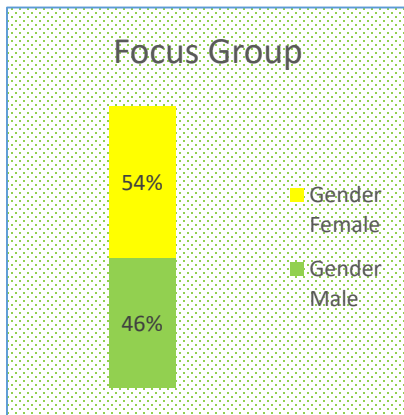

CelebrateLAB® West Africa 2022 HR Laboratory Professionals Survey

N = 65

This survey was a focus group and was administered anonymously. It was completed exclusively by onsite - attendees.

Which benefit does your employer offer?