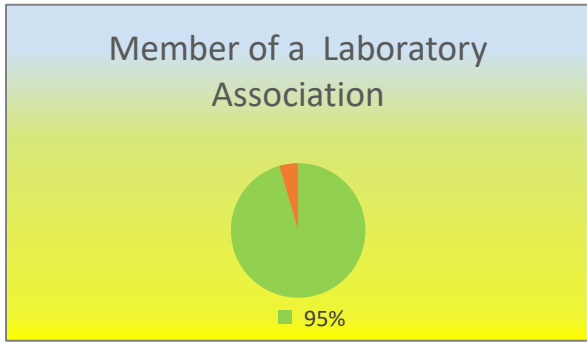

CelebrateLAB® West Africa 2022 HR Laboratory Professionals Survey

N = 65

This survey was a focus group and was administered anonymously. It was completed exclusively by onsite - attendees.

Which benefit does your employer offer?