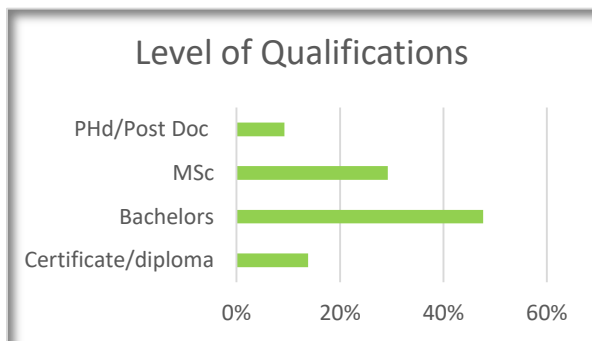

CelebrateLAB® West Africa 2022 HR Laboratory Professionals Survey

N = 65

This survey was a focus group and was administered anonymously. It was completed exclusively by onsite - attendees.

Which benefit does your employer offer?