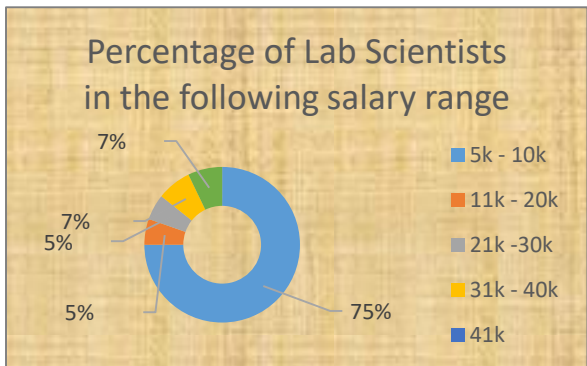

CelebrateLAB® West Africa 2022 HR Laboratory Professionals Survey

N = 65

This survey was a focus group and was administered anonymously. It was completed exclusively by onsite - attendees.

Which benefit does your employer offer?