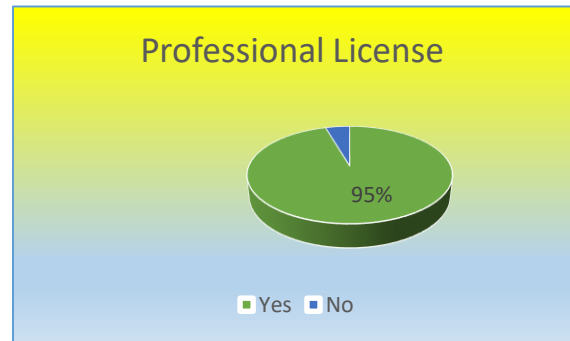

CelebrateLAB® West Africa 2022 HR Laboratory Professionals Survey

N = 65

This survey was a focus group and was administered anonymously. It was completed exclusively by onsite - attendees.

Which benefit does your employer offer?