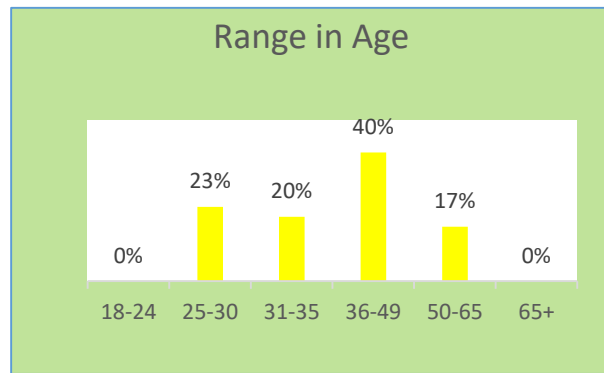

CelebrateLAB® West Africa 2022 HR Laboratory Professionals Survey

N = 65

This survey was a focus group and was administered anonymously. It was completed exclusively by onsite - attendees.

Which benefit does your employer offer?